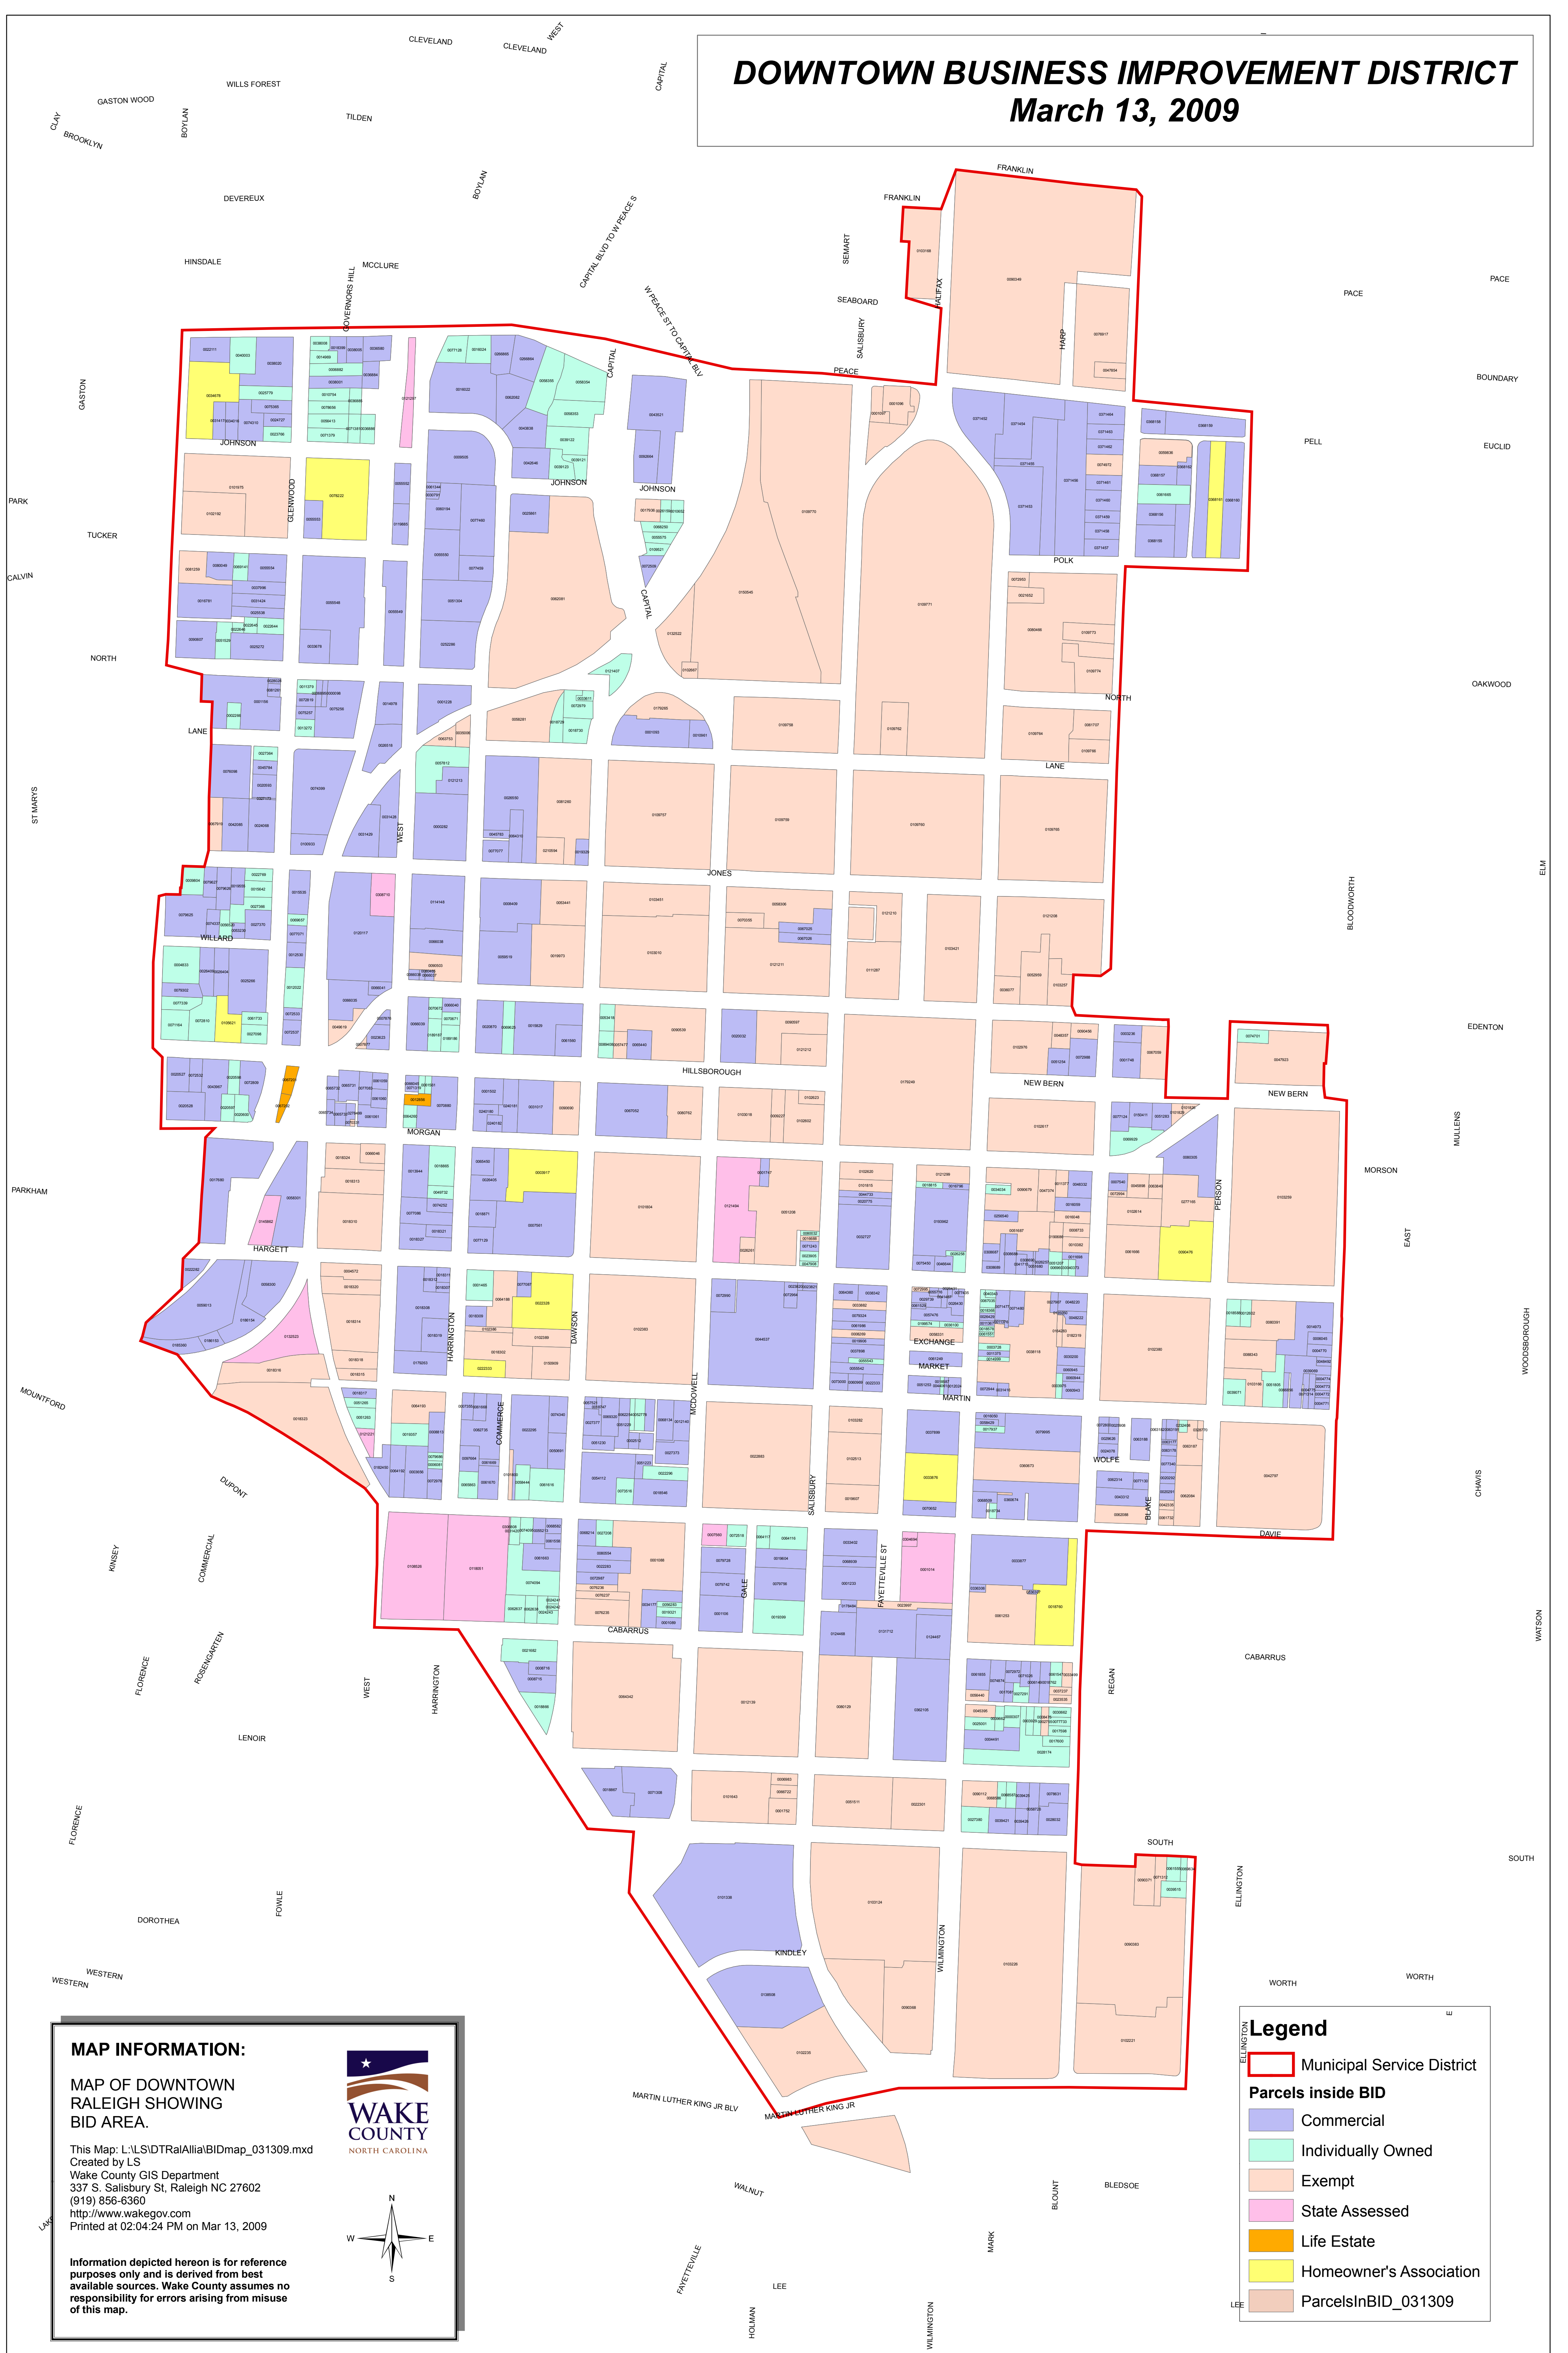

DOWNTOWN BUSINESS IMPROVEMENT DISTRICT

March 13, 2009

MAP INFORMATION:

MAP OF DOWNTOWN RALEIGH SHOWING BID AREA.

This Map: L:\LSIDTR\Alia\BIDmap_031309.mxd
 Created by LS
 Wake County GIS Department
 337 S. Salisbury St, Raleigh NC 27602
 (919) 856-6360
<http://www.wakegov.com>
 Printed at 02:04:24 PM on Mar 13, 2009

Information depicted hereon is for reference purposes only and is derived from best available sources. Wake County assumes no responsibility for errors arising from misuse of this map.

Legend

- Municipal Service District
- Parcels inside BID**
- Commercial
- Individually Owned
- Exempt
- State Assessed
- Life Estate
- Homeowner's Association
- ParcelsInBID_031309